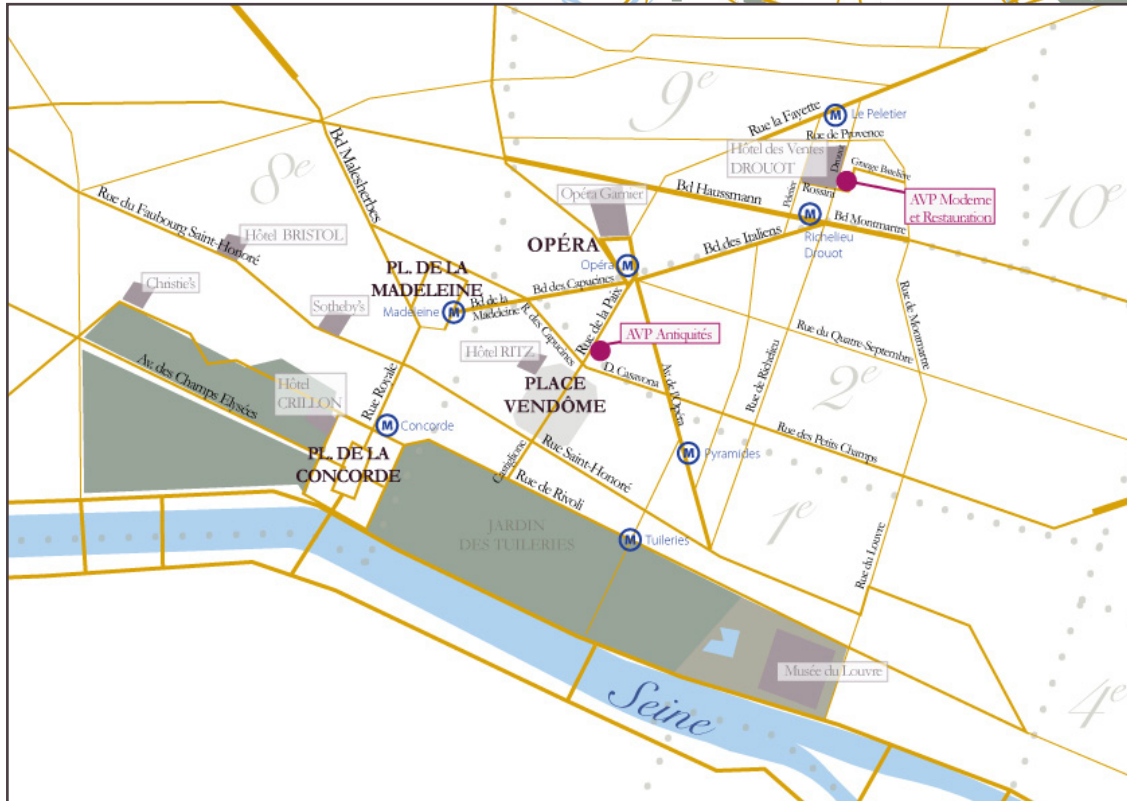

AU VIEUX PARIS

— Established in 1846 —

Access and Contacts

Antiques

4 rue de la Paix - 75002 Paris
T +33 (0)1 42 61 00 89
F +33 (0)1 42 61 38 65
galerie@auvieuxparis.com

Modern and restoration

3 rue Rossini - 75009 Paris
T: +33 (0)9 50 72 10 12
F: +33 (0)1 42 61 38 65
contact@auvieuxparis.com

Access (subway) Opéra (lines 7, 8 and 9 + RER A)
Madeleine (lines 8, 12 and 14)
Concorde (lines 1, 8 and 12)
Pyramides (lines 7 et 14)

Access (subway) Richelieu-Drouot (lignes 8 et 9)
Le Peletier (ligne 7)

Parking

- Parking of the Vendôme place at 100m
4 Place Vendôme, 75001 Paris
- 3 Taxis stations:
Vendôme Place
Opéra
Concorde

Parking

- Parking of Drouot sales - 24/24h
12 rue Chaucart, 75009 Paris
- Taxis station: Richelieu-Drouot